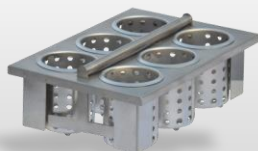

Item#: _____
 Quantity: _____
 Model #: E1-LSS-2H
 Project #: _____

E1 System Silverware Sorting Station, Complete

Shown: E1-LSS-2H
 Patent Pending

Standard Features:

- Complete E1 Silverware Handling System Sorting Station.
- Includes the following:
 - (1) E1-STE-2H single-sided sorting table with elevated basket holder and backsplash
 - (1) E1-SK-2 soak sink holds (2) E1 drop-in baskets at one time with basket handle lifts
 - (4) E1-BS6OE-SS drop-in silverware baskets with S-500 stainless steel silverware cylinders
- Works exclusively with the Steril-Sil E1 Silverware Handling System.
- 304 stainless-steel construction.
- 44" x 32" x 54" dimensions.
- NSF approved.
- Made in the U.S.A.

Product Specification:

Steril-Sil model #E1-LSS-2H complete E1 System Sorting Station. Includes the following: (1) E1-STE-2H single-sided sorting table with elevated basket holder that holds (2) E1 baskets, (1) E1-SK-2 two-basket soak sink and (4) E1-BS6OE-SS drop-in silverware baskets with S-500 stainless-steel silverware cylinders. Works exclusively with the Steril-Sil E1 Silverware Handling System. 304 stainless steel construction. Overall dimensions are 44" x 30" x 54". NSF approved. Made in the U.S.A.

| Model | Description | Length | Width | Height |
|-----------|--|--------|--------|--------|
| E1-LSS-2H | Complete E1 System Sorting Station. Includes (1) E1-STE-2H sorting table, (1) E1-SK-2 soak sink and (4) E1-BS6OE-SS drop-in baskets complete with S-500 stainless steel cylinders. | 44.00" | 30.00" | 54.00" |

Related Products:

E1-BS6OE-SS

E1 System drop-in basket with stainless-steel cylinders

E1-CRT36-3V

E1 System mobile cart holds (3) E1 inserts

E1-BSC-16

E1 System basket storage cart holds (16) baskets

E1-CBD-2V