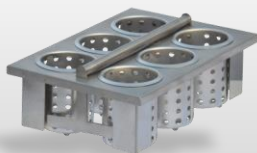

Related Products:

E1-BS6OE-SS

E1 System drop-in basket with stainless-steel cylinders