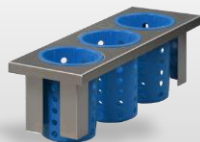

Product Specification:

Steril-Sil model #E1-CBD- Countertop Dispenser. Works exclusively with the Steril-Sil E1 System and accepts Steril-Sil E1 Inserts. Includes (4) non-marking feet. Fully-welded 304 stainless steel construction. NSF approved. Made in the U.S.A.

E1-CBD-2V

E1-CBD-25V

E1-CBD-3V

E1 System Countertop Dispenser

Designed for use with Steril-Sil E1 System inserts

Model #	Description	Length	Width	Height	Ship #
E1-CBD-1H	Single-insert E1 countertop dispenser. Holds (1) E1 insert horizontally	17.00"	11.50"	7.50"	6 lbs.
E1-CBD-1V	Single-insert E1 countertop dispenser. Holds (1) E1 insert vertically	12.00"	16.50"	9.25"	6 lbs.
E1-CBD-2V	Double-insert E1 countertop dispenser. Holds (2) E1 inserts vertically	23.25"	16.50"	9.25"	12 lbs.
E1-CBD-25V	2.5-insert E1 countertop dispenser. Holds (2½) E1 inserts vertically	28.625"	16.50"	9.25"	12 lbs.
E1-CBD-3V	Triple-insert E1 countertop dispenser holds (3) E1 inserts vertically	34.25"	16.50"	9.25"	16 lbs.

Related Products:

E1-BS6OE-SS

E1 System drop-in basket with stainless-steel cylinders

E1-BS3OE-RP-BLUE

E1 System drop-in half-size insert with blue plastic cylinders

E1-2N5-1VH

E1 System dual napkin dispenser