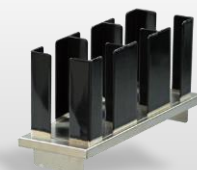

Product Specification:

Steril-Sil model #E1-CBD- Countertop Dispenser. Works exclusively with the Steril-Sil E1 System and accepts Steril-Sil E1 Inserts. Includes (4) non-marking feet. Fully-welded 304 stainless steel construction. NSF approved. Made in the U.S.A.

E1-CBD-2V

E1-CBD-25V

E1-CBD-3V

E1 System Countertop Dispenser

Designed for use with Steril-Sil E1 System inserts

Model #	Description	Length	Width	Height	Ship #
E1-CBD-1H	Single-insert E1 countertop dispenser. Holds (1) E1 insert horizontally	17.00"	11.50"	7.50"	6 lbs.
E1-CBD-1V	Single-insert E1 countertop dispenser. Holds (1) E1 insert vertically	12.00"	16.50"	9.25"	6 lbs.
E1-CBD-2V	Double-insert E1 countertop dispenser. Holds (2) E1 inserts vertically	23.25"	16.50"	9.25"	12 lbs.
E1-CBD-25V	2.5-insert E1 countertop dispenser. Holds (2½) E1 inserts vertically	28.625"	16.50"	9.25"	12 lbs.
E1-CBD-3V	Triple-insert E1 countertop dispenser holds (3) E1 inserts vertically	34.25"	16.50"	9.25"	16 lbs.

Related Products:

E1-BS6OE-SS

E1 System drop-in basket with stainless-steel cylinders

E1-BS3OE-RP-BLUE

E1 System drop-in half-size insert with blue plastic cylinders

E1-2N5-1VH

E1 System dual napkin dispenser

E1-CLH-05VH

E1 System cup, lid and sleeve dispenser