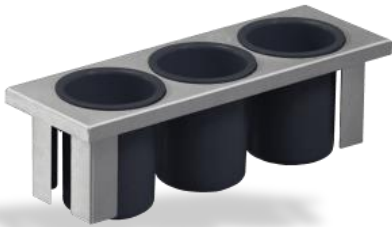

Item#: _____
 Quantity: _____
 Model #: E1-BS3OE-
 Project #: _____

E1 System Half-Size 30-Ounce Container Insert

Shown: E1-BS3OE-SC-750
 Patent Pending

Shown: E1-BS3OE-PC-BLACK
 Patent Pending

Standard Features:

- Half-size drop-in 30-ounce container insert for dispensing condiment packs, straws, stir sticks, and more.
- Holds (3) Steril-Sil 30-ounce containers (included).
- Flanged body for use with countertop dispensers, drop-in countertop dispensers, carts, or mobile counters.
- Works exclusively with the Steril-Sil E1 System.
- Fully-welded 304 stainless steel construction.
- NSF approved.
- Made in the U.S.A.

Product Specification:

Steril-Sil model #E1-BS3OE- half-size drop-in container insert for dispensing condiment packs, straws, stir sticks, and more. Holds (3) Steril-Sil 30-ounce containers (included). Fully-welded 304 series stainless steel construction. Half-size silverware dispensing option for E1 System dispensers. Works exclusively with the Steril-Sil E1 System. Use with E1 System countertop dispensers, drop-in countertop dispensers, carts, and mobile counters. NSF approved. Made in the U.S.A.

E1-BS3OE-PC-(choose color) includes (3) RP-25 series plastic silverware cylinders. Choose from white, black, gray, blue, yellow, or red.

E1 System Half-Size 30-Ounce Container Insert

Designed for use with the Steril-Sil E1 System