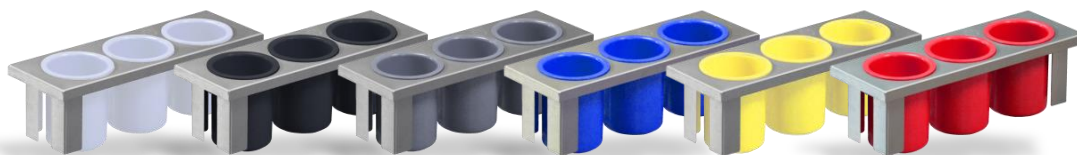

- Half-size drop-in 30-ounce container insert for dispensing condiment packs, straws, stir sticks, and more.
- Holds (3) Steril-Sil 30-ounce containers (included).
- Flanged body for use with countertop dispensers, drop-in countertop dispensers, carts, or mobile counters.
- Works exclusively with the Steril-Sil E1 System.
- Fully-welded 304 stainless steel construction.
- NSF approved.
- Made in the U.S.A.

Product Specification:

Steril-Sil model #E1-BS3OE- half-size drop-in container insert for dispensing condiment packs, straws, stir sticks, and more. Holds (3) Steril-Sil 30-ounce containers (included). Fully-welded 304 series stainless steel construction. Half-size silverware dispensing option for E1 System dispensers. Works exclusively with the Steril-Sil E1 System. Use with E1 System countertop dispensers, drop-in countertop dispensers, carts, and mobile counters. NSF approved. Made in the U.S.A.

Notes:

Steril-Sil Company, LLC
 Phone: 800-784-5537
 Email: quotes@sterilsil.com
 www.sterilsil.com

E1 System Half-Size 30-Ounce Container Insert (cont'd)

E1-BS3OE-SC-750 includes (3) SC-750 stainless-steel 30-ounce containers.

E1-BS3OE-PC-(choose color) includes (3) RP-25 series plastic silverware cylinders. Choose from white, black, gray, blue, yellow, or red.

E1 System Half-Size 30-Ounce Container Insert

Designed for use with the Steril-Sil E1 System