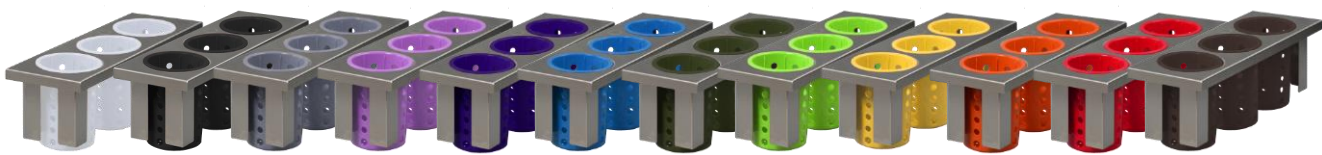

### Standard Features:

- Half-size drop-in silverware basket.
- Holds (3) Steril-Sil silverware cylinders (included).
- Flanged body for use with countertop dispensers, drop-in countertop dispensers, carts or mobile counters.
- Half-size silverware dispensing option for E1 System dispensers, carts and counters.
- Works exclusively with the Steril-Sil E1 System.
- Fully-welded 304 stainless steel construction.
- NSF approved.
- Made in the U.S.A.

### Product Specification:

Steril-Sil model #E1-BS3OE-  half-size drop-in silverware basket. Holds (3) Steril-Sil high-capacity silverware cylinders (included). Fully-welded 304 series stainless steel construction. Half-size silverware dispensing option for E1 System dispensers. Works exclusively with the Steril-Sil E1 System. Use with E1 System countertop dispensers, drop-in countertop dispensers, carts, and mobile counters. NSF approved. Made in the U.S.A.

## E1 System Half-Size Silverware Cylinder Basket (cont'd)

E1-BS3OE-SS includes (3) S-500 stainless-steel silverware cylinders.

E1-BS3OE-RP-(choose color) includes (3) RP-25 series plastic silverware cylinders. Choose from white, black, gray, violet, purple, blue, hunter (green), lime (green), yellow, orange, red or brown.

### E1 System Half-Size 30-Ounce Container Basket

Designed for use with the Steril-Sil E1 System

Model #	Description	Capacity
E1-BS3OE-SS	E1 System half-size drop-in silverware basket with (3) S-500 stainless-steel cylinders	3 cylinders
E1-BS3OE-RP-(choose color)	E1 System half-size drop-in silverware basket with (3) RP-25 series colored plastic cylinders. Choose from (12) different colors in the RP-25 series when placing your order	3 cylinders