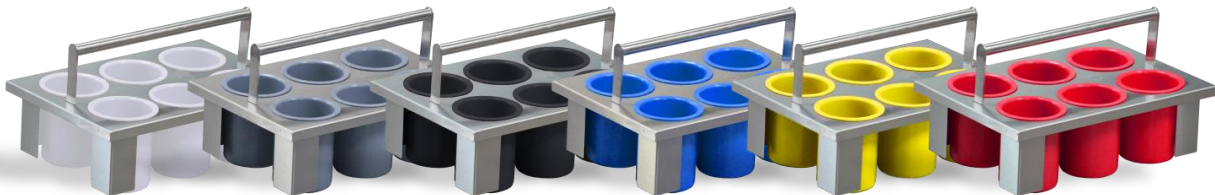

Shown: E1-BS6OE-PC-BLACK
Patent Pending

Standard Features:

- Drop-in container basket.
- Holds (6) Steril-Sil 30-ounce containers (included).
- Flanged body for use in countertop dispensers, drop-in countertop dispensers, carts, or mobile counters.
- Drop-down round handle for ease of carrying. Handle falls flat for dispensing directly from the basket when dropped into a dispenser.
- Reloading a basket with (6) preloaded containers increases efficiency.
- Works exclusively with the Steril-Sil E1 System.
- Fully-welded 304 stainless steel construction.
- NSF approved.
- Made in the U.S.A.

Product Specification:

Steril-Sil model #E1-BS6OE- drop-in container basket. Holds (6) Steril-Sil 30-ounce containers (included). Fully-welded 304 series stainless steel construction. Features a drop-down handle for dispensing directly from the basket. Works exclusively with the Steril-Sil E1 System. Use with E1 System countertop dispensers, drop-in countertop dispensers, carts, and mobile counters. NSF approved. Made in the U.S.A.

Notes:

Steril-Sil Company, LLC
Phone: 800-784-5537
Email: quotes@sterilsil.com
www.sterilsil.com

E1 System 30-Ounce Container Basket (cont'd)

E1-BS6OE-SS includes (6) SC-750 stainless steel 30-ounce containers.

E1-BS6OE-PC-(choose color) includes (6) PC-700 series plastic 30-ounce containers. Choose from white, gray, black, blue, yellow, or red.

E1 System 30-Ounce Container Basket

Designed for use with the Steril-Sil E1 System