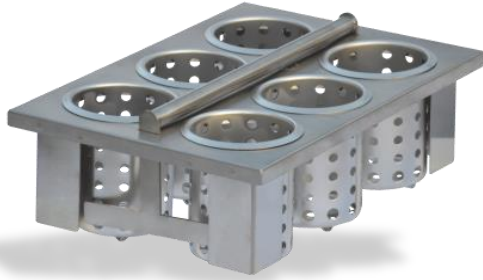

## E1 System Silverware Cylinder Basket

**Shown: E1-BS6OE-SS**  
Patent Pending

**Shown: E1-BS6OE-RP-BLACK**  
Patent Pending

### Standard Features:

- Drop-in silverware basket.
- Holds (6) Steril-Sil silverware cylinders (included).
- Flanged body for use in countertop dispensers, drop-in countertop dispensers, carts, or mobile counters.
- Drop-down round handle for ease of carrying, handle falls flat for dispensing directly from the basket when dropped into a dispenser.
- Reloading one basket with (6) preloaded cylinders increases efficiency.
- Unit at-rest raises the silverware cylinders for easy lift out.
- Wash silverware and cylinders directly in the basket for increased efficiency.
- Works exclusively with the Steril-Sil E1 Silverware Handling System.
- Fully-welded 304 stainless steel construction.
- NSF approved.
- Made in the U.S.A.

### Product Specification:

Steril-Sil model #E1-BS6OE-  drop-in silverware basket. Holds (6) Steril-Sil high-capacity silverware cylinders (included). Fully-welded 304 series stainless steel construction. Includes a drop-down handle for dispensing flatware directly from the basket. Works exclusively with the Steril-Sil E1 Silverware Handling System. Use with E1 System countertop dispensers, drop-in countertop dispensers, carts, and mobile counters. NSF approved. Made in the U.S.A.

Drop-In Position - The cylinders and handle lay flush for dispensing.

E1-BS6OE-SS includes (6) S-500 stainless-steel silverware cylinders.

E1-BS6OE-RP-(choose color) includes (6) RP-25 series plastic silverware cylinders. Choose from white, black, gray, violet, purple, blue, hunter (green), lime (green), yellow, orange, red or brown.