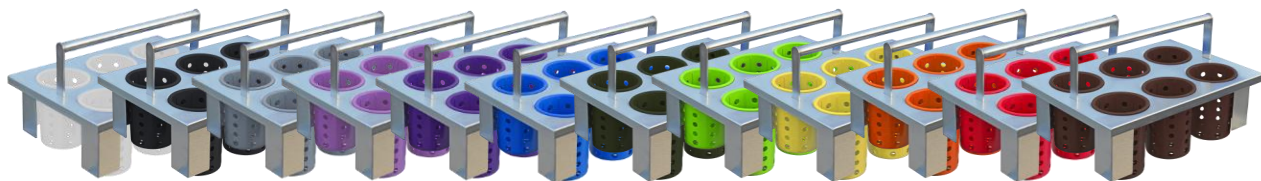

### Standard Features:

- Drop-in silverware basket.
- Holds (6) Steril-Sil silverware cylinders (included).
- Flanged body for use in countertop dispensers, drop-in countertop dispensers, carts, or mobile counters.
- Drop-down round handle for ease of carrying, handle falls flat for dispensing directly from the basket when dropped into a dispenser.
- Reloading one basket with (6) preloaded cylinders increases efficiency.
- Unit at-rest raises the silverware cylinders for easy lift out.
- Wash silverware and cylinders directly in the basket for increased efficiency.
- Works exclusively with the Steril-Sil E1 Silverware Handling System.
- Fully-welded 304 stainless steel construction.
- NSF approved.
- Made in the U.S.A.

### Product Specification:

Steril-Sil model #E1-BS6OE-  drop-in silverware basket. Holds (6) Steril-Sil high-capacity silverware cylinders (included). Fully-welded 304 series stainless steel construction. Includes a drop-down handle for dispensing flatware directly from the basket. Works exclusively with the Steril-Sil E1 Silverware Handling System. Use with E1 System countertop dispensers, drop-in countertop dispensers, carts, and mobile counters. NSF approved. Made in the U.S.A.

## E1 System Silverware Cylinder Basket (cont'd)

Carrying Position - Cylinders are flush and the handle locks into position for secure carrying.

At-Rest Position - Set on a work surface, the cylinders extend up 1/2" for easy removal.

Drop-In Position - The cylinders and handle lay flush for dispensing.

E1-BS6OE-SS includes (6) S-500 stainless-steel silverware cylinders.

E1-BS6OE-RP-(choose color) includes (6) RP-25 series plastic silverware cylinders. Choose from white, black, gray, violet, purple, blue, hunter (green), lime (green), yellow, orange, red or brown.