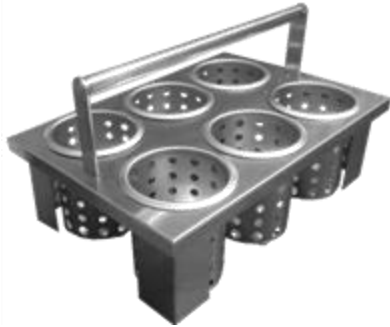

## E1 System Silverware Cylinder Basket

**Shown: E1-BS6OE-SS**  
Patent Pending

**Shown: E1-BS6OE-RP-BLACK**  
Patent Pending

### Standard Features:

- Drop-in silverware basket.
- Holds (6) Steril-Sil silverware cylinders (included).
- Flanged body for use in countertop dispensers, drop-in countertop dispensers, carts, or mobile counters.
- Drop-down round handle for ease of carrying, handle falls flat for dispensing directly from the basket when dropped into a dispenser.
- Reloading one basket with (6) preloaded cylinders increases efficiency.
- Unit at-rest raises the silverware cylinders for easy lift out.
- Wash silverware and cylinders directly in the basket for increased efficiency.
- Works exclusively with the Steril-Sil E1 Silverware Handling System.
- Fully-welded 304 stainless steel construction.
- NSF approved.
- Made in the U.S.A.

### Product Specification:

Steril-Sil model #E1-BS6OE-  drop-in silverware basket. Holds (6) Steril-Sil high-capacity silverware cylinders (included). Fully-welded 304 series stainless steel construction. Includes a drop-down handle for dispensing flatware directly from the basket. Works exclusively with the Steril-Sil E1 Silverware Handling System. Use with E1 System countertop dispensers, drop-in countertop dispensers, carts, and mobile counters. NSF approved. Made in the U.S.A.

## E1 System Silverware Cylinder Basket (cont'd)

Carrying Position - Cylinders are flush and the handle locks into position for secure carrying.

At-Rest Position - Set on a work surface, the cylinders extend up 1/2" for easy removal.