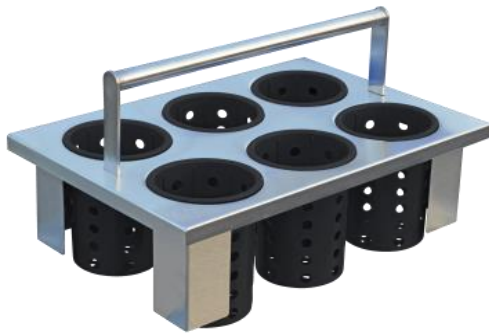

## E1 System Silverware Cylinder Basket

**Shown: E1-BS6OE-SS**  
Patent Pending

**Shown: E1-BS6OE-RP-BLACK**  
Patent Pending

### Standard Features:

- Drop-in silverware basket.
- Holds (6) Steril-Sil silverware cylinders (included).
- Flanged body for use in countertop dispensers, drop-in countertop dispensers, carts, or mobile counters.
- Drop-down round handle for ease of carrying, handle falls flat for dispensing directly from the basket when dropped into a dispenser.
- Reloading one basket with (6) preloaded cylinders increases efficiency.
- Unit at-rest raises the silverware cylinders for easy lift out.
- Wash silverware and cylinders directly in the basket for increased efficiency.
- Works exclusively with the Steril-Sil E1 Silverware Handling System.
- Fully-welded 304 stainless steel construction.
- NSF approved.
- Made in the U.S.A.

### Product Specification:

Steril-Sil model #E1-BS6OE-  drop-in silverware basket. Holds (6) Steril-Sil high-capacity silverware cylinders (included). Fully-welded 304 series stainless steel construction. Includes a drop-down handle for dispensing flatware directly from the basket. Works exclusively with the Steril-Sil E1 Silverware Handling System. Use with E1 System countertop dispensers, drop-in countertop dispensers, carts, and mobile counters. NSF approved. Made in the U.S.A.

Drop-In Position - The cylinders and handle lay flush for dispensing.

E1-BS6OE-SS includes (6) S-500 stainless-steel silverware cylinders.

E1-BS6OE-RP-(choose color) includes (6) RP-25 series plastic silverware cylinders. Choose from white, black, gray, violet, purple, blue, hunter (green), lime (green), yellow, orange, red or brown.