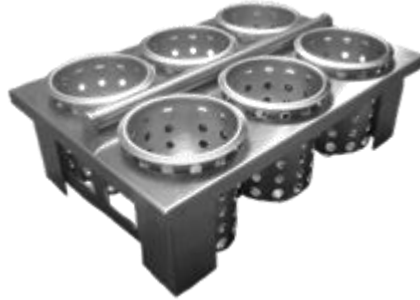

### Standard Features:

- Drop-in silverware basket.
- Holds (6) Steril-Sil silverware cylinders (included).
- Flanged body for use in countertop dispensers, drop-in countertop dispensers, carts, or mobile counters.
- Drop-down round handle for ease of carrying, handle falls flat for dispensing directly from the basket when dropped into a dispenser.
- Reloading one basket with (6) preloaded cylinders increases efficiency.
- Unit at-rest raises the silverware cylinders for easy lift out.
- Wash silverware and cylinders directly in the basket for increased efficiency.
- Works exclusively with the Steril-Sil E1 Silverware Handling System.
- Fully-welded 304 stainless steel construction.
- NSF approved.
- Made in the U.S.A.

### Product Specification:

Steril-Sil model #E1-BS6OE-  drop-in silverware basket. Holds (6) Steril-Sil high-capacity silverware cylinders (included). Fully-welded 304 series stainless steel construction. Includes a drop-down handle for dispensing flatware directly from the basket. Works exclusively with the Steril-Sil E1 Silverware Handling System. Use with E1 System countertop dispensers, drop-in countertop dispensers, carts, and mobile counters. NSF approved. Made in the U.S.A.

## E1 System Silverware Cylinder Basket (cont'd)

Carrying Position - Cylinders are flush and the handle locks into position for secure carrying.

At-Rest Position - Set on a work surface, the cylinders extend up 1/2" for easy removal.

Drop-In Position - The cylinders and handle lay flush for dispensing.

E1-BS6OE-SS includes (6) S-500 stainless-steel silverware cylinders.

E1-BS6OE-RP-(choose color) includes (6) RP-25 series plastic silverware cylinders. Choose from white, black, gray, violet, purple, blue, hunter (green), lime (green), yellow, orange, red or brown.