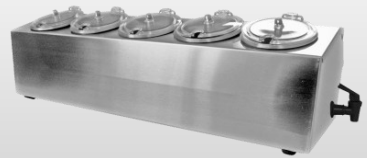

CC-LTC-5SW
(5)-hole insulated dispenser with 30-oz containers and hinged lids