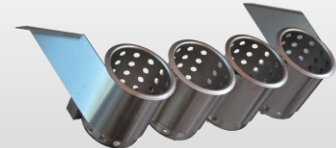

**Product Specification:**

Steril-Sil model #IUD-366BU Insulated Ice-Cooled Raised Rail. Insulated ice-cooled raised rail holds (3) sixth-size food pans up to 6" deep with the use of the supplied adapter bar, or (4) 2.5-quart syrup rail jars. 304 stainless-steel welded interior pan and exterior body. Foamed-in-place insulated base. Rear-hinged lid for easy ice fill. Includes non-marking feet, drain, and (1) adapter bar for use with sixth-size pans. Pans and jars not included. Made in the U.S.A.

### Insulated Ice-Cooled Raised Rail

Ice-cooled for portability and ease of use

Model #	Description	Capacity	Length	Width	Height
IUD-366BU	Insulated ice-cooled rail. Holds (3) sixth-size pans with the use of the supplied adapter bar, <u>or</u> (4) 2.5-quart jars. Stainless-steel foamed-in-place cabinet with drain.	(3) sixth-size food pans up to 6" deep <u>or</u> (4) 2.5-quart syrup rail jars	20.75"	10.75"	10.75"

### Related Products:

**HKS-2**  
(2)-hole cantilevered dispenser

**CC-LTC-5SW**  
(5)-hole insulated dispenser with 30-oz containers and hinged lids

**CC-LTC-4BR**  
(4)-hole insulated bottle rail (bottles not included)