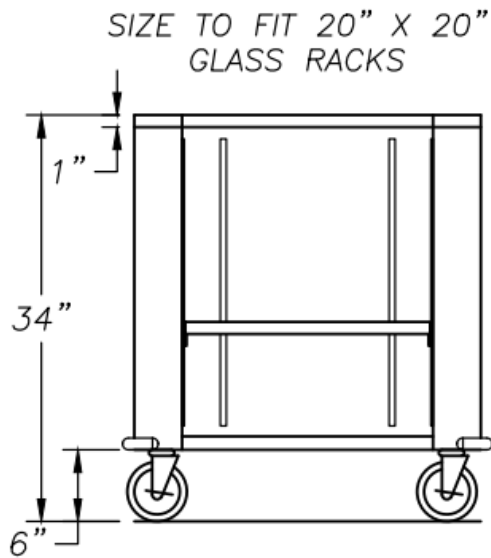

Mobile Self-Storing Rack Lowerator (cont'd)

Model #: LWR-203