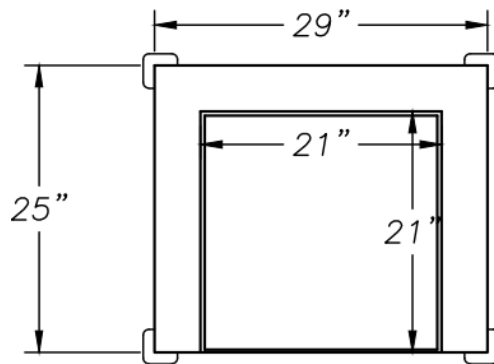

Available Options:

- Laminated exterior and on optional door.
- Hinged door to hide the used racks, left or right-hand hinge available.

Product Specification:

Steril-Sil mobile self-storing rack lowerator model #LWR-203. Designed for use with 20" x 20" racks. Full-racks are placed on the rack platform for dispensing of glassware and more. The open-front design allows empty racks to be placed under the rack platform for quick storage and faster customer service. Three-sided design encloses racks from the side and back for a clean look. Dispensing capacity of (5) racks, storage capacity of (4) racks. Includes (4) locking casters and (4) corner bumpers. 304 stainless steel construction. Made in the U.S.A.

Notes:

Steril-Sil Company, LLC
Phone: 800-784-5537
Email: quotes@sterilsil.com
www.sterilsil.com

Mobile Self-Storing Rack Lowerator (cont'd)

Model #: LWR-203

Model #: LWR-203

Mobile Self-Storing Rack Lowerator

Three-Sided Open-Front Design Allows for Fast Storage of Empty Racks

Model #	Description	Inside Rack Storage Dimensions			Overall Dimensions		
		Length	Width	Height	Length	Width	Height
LWR-203	Mobile self-storing rack lowerator	21.00"	21.00"	27.50"	31.00"	29.00"	34.00"
LWR-203-DR	Mobile self-storing rack-lowerator with a right-hand hinged door	21.00"	21.00"	27.50"	31.00"	29.00"	34.00"
LWR-203-DL	Mobile self-storing rack-lowerator with a left-hand hinged door	21.00"	21.00"	27.50"	31.00"	29.00"	34.00"