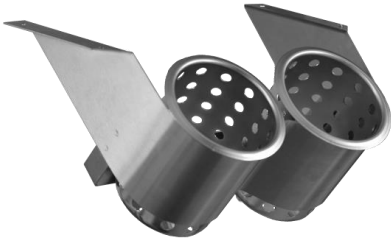

Item#: _____
 Quantity: _____
 Model #: UB-
 Project #: _____

Classic Under-Bar Silverware Dispensers

Model #: UB-2SS

Model #: UB-4SS

Standard Features:

- Saves countertop space by dispensing silverware from under work surfaces
- Installs under various surfaces to create unique dispensing options including:
 - Countertops
 - Bar Tops
 - Overshelves
 - Waitress Stations
 - And more...
- Dispenses at an optimum angle for easy access and speed
- Two different configurations to help solve dispensing needs
- Designed for use with Steril-Sil silverware cylinders, sold separately
- All welded, 18-gauge 304 stainless steel construction
- Made in the U.S.A.

Product Specification:

Steril-Sil model # Under-Bar Silverware Dispenser. Mounts under work surface to save space. Dispenses at an optimum angle for easy access and speed. Designed for use with Steril-Sil silverware cylinders, sold separately. All welded 18-gauge, 304 series stainless steel construction. Made in the U.S.A.

Classic Under-Bar Silverware Dispensers

Designed for use with Steril-Sil silverware cylinders, sold separately

| Model # | Description | Config. | Gauge | Length | Width | Height |
|---------|--|---------|--------|--------|-------|--------|
| UB-2 | 2-hole, under-bar silverware dispenser | 1 x 2 | 18 ga. | 11.50" | 7.50" | 6.25" |
| UB-4 | 4-hole, under-bar silverware dispenser | 1 x 4 | 18 ga. | 20.00" | 7.50" | 6.25" |
| UB-2SS | 2-hole, under-bar silverware dispenser complete with S-500 cylinders | 1 x 2 | 18 ga. | 11.50" | 7.50" | 6.25" |
| UB-4SS | 4-hole, under-bar silverware dispenser complete with S-500 cylinders | 1 x 4 | 18 ga. | 20.00" | 7.50" | 6.25" |

Related Products:

S-500

High-capacity stainless steel silverware cylinder

RP-25 series

Plastic silverware cylinders available in 12 colors

SC-750

Stainless steel 30-ounce container

PC-700 series