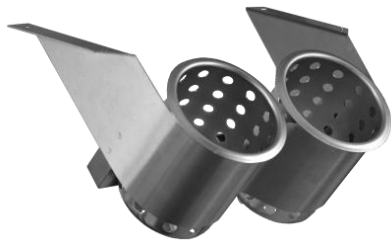

Model #: UB-2SS