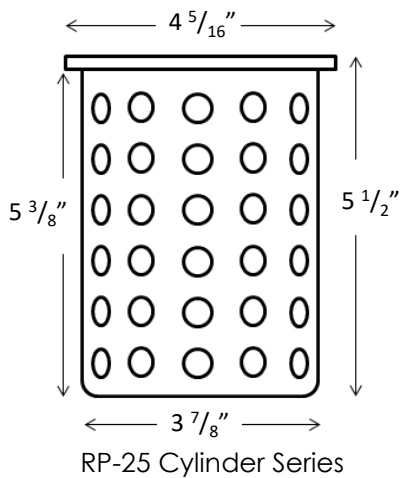

Plastic Silverware Cylinders (cont'd)