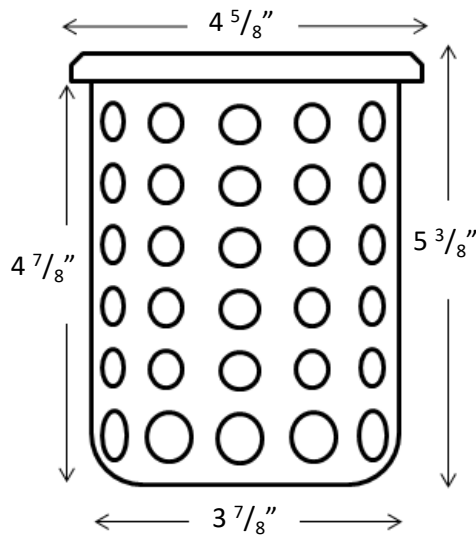

Model #: S-500