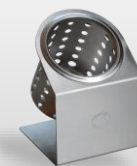

### Standard Features:

- High-capacity silverware cylinder
- Deep-drawn, straight-wall design allows for highest capacity holding up to 50% more than tapered imports
- Fits up to (6) dozen standard flatware forks per cylinder
- The straight wall design lessens jamming of flatware
- 3.75" wide-footed base for stability
- Made from 18-gauge, 304 Stainless Steel
- High-quality electro-polish finish
- Formed with a 0.1875" high turned-down beveled lip for strength and a clean finished look
- Total height of 5.375"
- Net clearance of 5.1875" when dropped-in
- Fits a 4 1/32" cutout
- NSF approved
- Made in the U.S.A.

### Product Specification:

Steril-Sil model #S-500 High-Capacity Silverware Cylinder. Unit is made from 18-gauge, 304 series stainless steel with an electro-polish finish, NOT a brushed finish. Units are deep-drawn with straight walls having a 3.75" wide-footed base to fit up to (6) dozen standard flatware forks. Unit formed with a 0.1875" high turned-down lip. The total height is not to exceed 5.375" with a net clearance of 5.1875" when dropped-in and fit a 4 1/32" cutout. NSF approved. Made in the U.S.A.

### Stainless Steel Silverware Cylinders

Designed for use with Steril-Sil silverware dispensers, sold separately

| Model # | Description   | Cutout  | Gauge  | Height |
|---------|---|---------|--------|--------|
| S-500   | High capacity, straight-walled stainless steel silverware cylinder, made from 18-gauge 304 stainless steel with an electropolish finish | 4 1/32" | 18 ga. | 5.375" |

#### Related Products:

**TC-8**  
Countertop dispenser

**E1-BS60E-SS**  
E1 drop-in silverware basket

**UB-4SS**  
Under-bar dispenser

**HKS-1**  
Cantilever dispenser

See the classic dispenser, basket and E1 Silverware Handling System pages for additional accessories