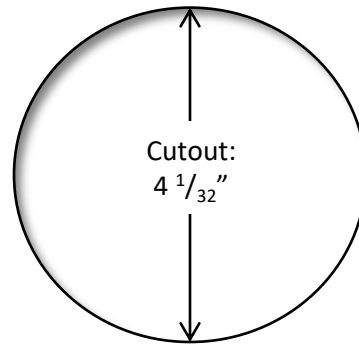

Model #: S-500 Cutout
(Not to scale)

Stainless Steel Silverware Cylinders

Designed for use with Steril-Sil silverware dispensers, sold separately

Model #	Description	Cutout	Gauge	Height
S-500	High capacity, straight-walled stainless steel silverware cylinder, made from 18-gauge 304 stainless steel with an electropolish finish	4 1/32"	18 ga.	5.375"